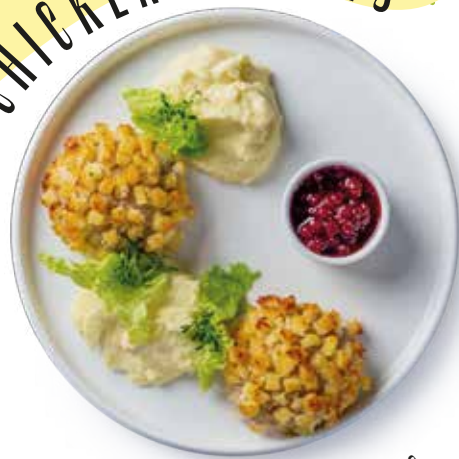

CHICKEN CUTLETS

WITH MASHED POTATOES