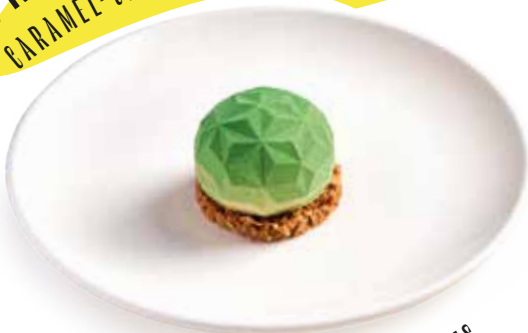

Cathedral of Christ the Savior
Moscow

Kremlin Annunciation Cathedral
Moscow

CRYSTAL
CARAMEL-CREAMY MOUSSE